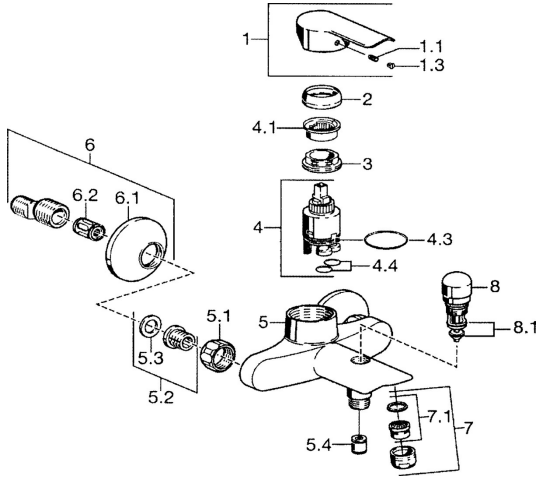

## Spare parts

### SP52442103

	Name	Code
1	Lever Chrome	59914629
1	Lever Chrome	59913903
1.1	Screw, M5x8, SW2.5	59904755
1.3	Symbol plug Grey	59912112
2	Covering cap, 33x3 mm Chrome	59912504
3	Tightening nut, M37x1, AF30 <b>Discontinued</b>	59912111
4	Cartridge, 3.5 Eco	59912324
4.1	Temperature adjustment limiter	59912325
4.4	O-ring, d 10.10x1.60 <b>Discontinued</b>	59905072
5.1	Connection nut, G3/4, AF30	59902230
5.2	Seat, G1/2, L, WAF10	59904618
5.3	Retaining ring, 23.9x15.2x2	59902689
5.4	Non-return valve	59905714
6	Eccentric, G3/4xG1/2 Chrome	59904793
6.1	Cover flange Chrome	59904796
6.2	Silencer	59904792
7	Aerator, M24x1 B Chrome	59905872
7.1	Aerator, M22/M24	59905873
8	Diverter Chrome	59910803
8.1	Sealing kit	59904791
N.I.	Key, SW30/34	59912108