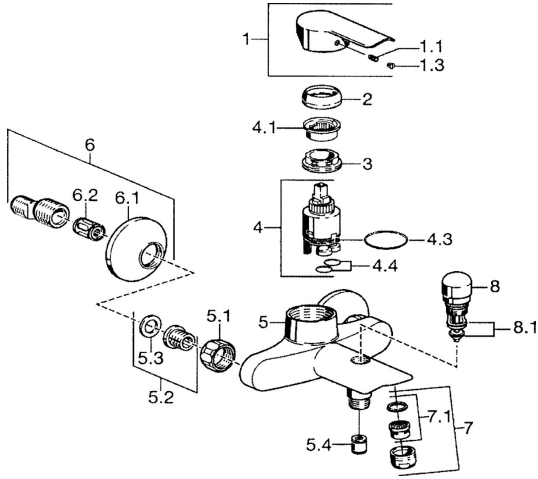

EAN: 4015474094864
static.hansa.com/52442107

Spare parts

SP52442103

	Name	Code
1	Lever Chrome	59914629
1	Lever Chrome	59913903
1.1	Screw, M5x8, SW2.5	59904755
1.3	Symbol plug Grey	59912112
2	Covering cap, 33x3 mm Chrome	59912504
3	Tightening nut, M37x1, AF30 Discontinued	59912111
4	Cartridge, 3.5 Eco	59912324
4.1	Temperature adjustment limiter	59912325
4.4	O-ring, d 10.10x1.60 Discontinued	59905072
5.1	Connection nut, G3/4, AF30	59902230
5.2	Seat, G1/2, L, WAF10	59904618
5.3	Retaining ring, 23.9x15.2x2	59902689
5.4	Non-return valve	59905714
6	Eccentric, G3/4xG1/2 Chrome	59904793
6.1	Cover flange Chrome	59904796
6.2	Silencer	59904792
7	Aerator, M24x1 B Chrome	59905872
7.1	Aerator, M22/M24	59905873
8	Diverter Chrome	59910803
8.1	Sealing kit	59904791
N.I.	Key, SW30/34	59912108