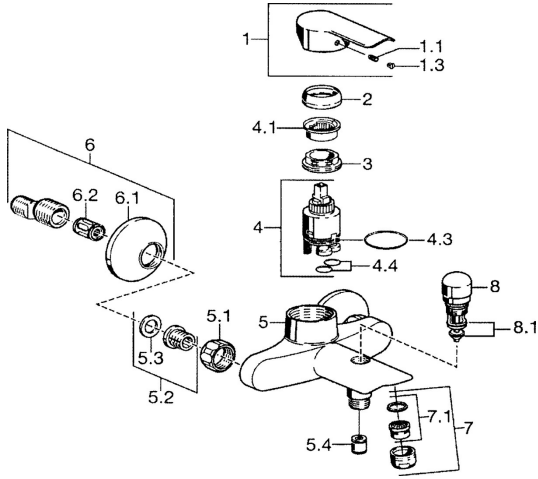

EAN: 4015474067936
static.hansa.com/52442103

Spare parts

SP52442103

	Name	Code
1	Lever Chrome	59914629
1	Lever Chrome	59913903
1.1	Screw, M5x8, SW2.5	59904755
1.3	Symbol plug Grey	59912112
2	Covering cap, 33x3 mm Chrome	59912504
3	Tightening nut, M37x1, AF30 Discontinued	59912111
4	Cartridge, 3.5 Eco	59912324
4.1	Temperature adjustment limiter	59912325
4.4	O-ring, d 10.10x1.60 Discontinued	59905072
5.1	Connection nut, G3/4, AF30	59902230
5.2	Seat, G1/2, L, WAF10	59904618
5.3	Retaining ring, 23.9x15.2x2	59902689
5.4	Non-return valve	59905714
6	Eccentric, G3/4xG1/2 Chrome	59904793
6.1	Cover flange Chrome	59904796
6.2	Silencer	59904792
7	Aerator, M24x1 B Chrome	59905872
7.1	Aerator, M22/M24	59905873
8	Diverter Chrome	59910803
8.1	Sealing kit	59904791
N.I.	Key, SW30/34	59912108