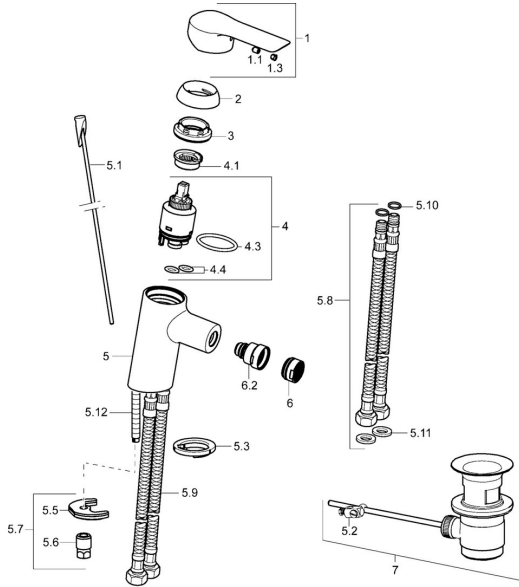

## Spare parts

### SP52433273

	Name	Code
1	Lever Chrome	59913840
1	Lever Chrome	59914629
1.1	Screw, M5x8, SW2.5	59904755
1.3	Symbol plug Grey	59912112
2	Covering cap, 33x3 mm Chrome	59912504
3	Tightening nut, M40x1	1003409V
4	Cartridge, 3.5 Eco	59912324
4	Cartridge, 3.5 Classic	59913075
4.1	Temperature adjustment limiter	59912325
4.3	O-ring, d 28.24x2.62 <b>Discontinued</b>	59912590
4.4	O-ring, d 10.10x1.60 <b>Discontinued</b>	59905072
5.1	Pop-up operating rod	59913587
5.2	Swivel joint	59904624
5.3	Bottom seal	59914591
5.5	Fixing plate	59904765
5.6	Screw, M8x1, SW13	59904766
5.7	Fixing set	59912113
5.8	Flexible pipe, L=430, G3/8-M10x1 RH <b>Discontinued</b>	59913213
5.9	Flexible pipe, L=430, G3/8-M10x1	59912515
5.10	O-ring, d 7.65x1.78	59902337
5.11	Gasket, 9.5x14.4x2	59912551
5.12	Fixing screw, M8x1, L=140	59912474
6	Aerator, M24x1, 6 l/min Chrome	59913727
6.2	Ball joint for bidet faucet	59910952
7	Pop-up waste Chrome	59904620
7	Pop-up waste, (2019-) Chrome	59914764
N.I.	Key, SW30/34	59912108