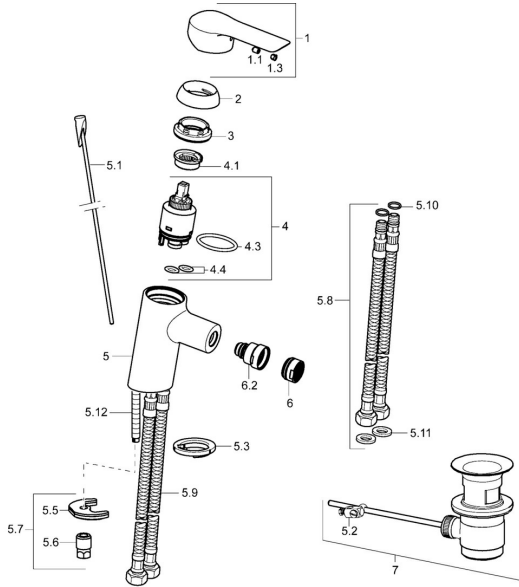

EAN: 4015474254572
static.hansa.com/52433273

Spare parts

SP52433273

	Name	Code
1	Lever Chrome	59913840
1	Lever Chrome	59914629
1.1	Screw, M5x8, SW2.5	59904755
1.3	Symbol plug Grey	59912112
2	Covering cap, 33x3 mm Chrome	59912504
3	Tightening nut, M40x1	1003409V
4	Cartridge, 3.5 Eco	59912324
4	Cartridge, 3.5 Classic	59913075
4.1	Temperature adjustment limiter	59912325
4.3	O-ring, d 28.24x2.62 Discontinued	59912590
4.4	O-ring, d 10.10x1.60 Discontinued	59905072
5.1	Pop-up operating rod	59913587
5.2	Swivel joint	59904624
5.3	Bottom seal	59914591
5.5	Fixing plate	59904765
5.6	Screw, M8x1, SW13	59904766
5.7	Fixing set	59912113
5.8	Flexible pipe, L=430, G3/8-M10x1 RH Discontinued	59913213
5.9	Flexible pipe, L=430, G3/8-M10x1	59912515
5.10	O-ring, d 7.65x1.78	59902337
5.11	Gasket, 9.5x14.4x2	59912551
5.12	Fixing screw, M8x1, L=140	59912474
6	Aerator, M24x1, 6 l/min Chrome	59913727
6.2	Ball joint for bidet faucet	59910952
7	Pop-up waste Chrome	59904620
7	Pop-up waste, (2019-) Chrome	59914764
N.I.	Key, SW30/34	59912108