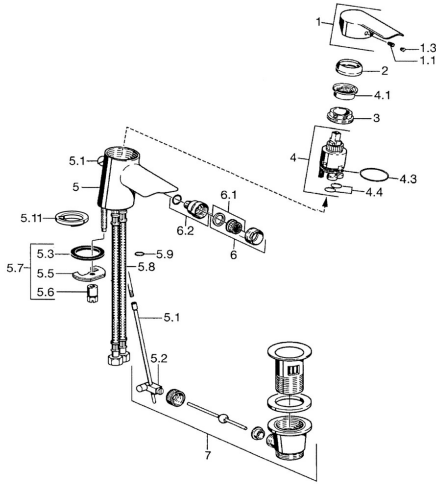

EAN: 4015474094543
static.hansa.com/52433207

Spare parts

SP52433203

	Name	Code
1	Lever Chrome	59913903
1	Lever Chrome	59914629
1.1	Screw, M5x8, SW2.5	59904755
1.3	Symbol plug Grey	59912112
2	Covering cap, 33x3 mm Chrome	59912504
3	Tightening nut, M37x1, AF30 Discontinued	59912111
4	Cartridge, 3.5 Eco	59912324
4.1	Temperature adjustment limiter	59912325
4.3	O-ring, d 28.24x2.62 Discontinued	59912590
4.4	O-ring, d 10.10x1.60 Discontinued	59905072
5.1	Pop-up operating rod Chrome	59912505
5.2	Swivel joint	59904624
5.3	Gasket, 43x37x3	59912506
5.5	Fixing plate	59904765
5.6	Screw, M8x1, SW13	59904766
5.7	Fixing set	59912113
5.8	Flexible pipe, L=500, G3/8-M10x1	59911767
5.8	Coupling pipe, L=430, M10x1	59912550
5.8	Flexible pipe, L=430, G3/8-M10x1 RH Discontinued	59913213
5.9	O-ring, d 7.65x1.78	59902337
5.10	Gasket, 9.5x14.4x2	59912551
6	Aerator, M24x1, 6 l/min Chrome	59913727
6.2	Ball joint for bidet faucet	59910952
7	Pop-up waste Chrome	59904620
N.I.	Tightening nut, M40x1	1003409V
N.I.	Key, SW30/34	59912108
N.I.	O-ring, d 36.09x d 3.53	59913396