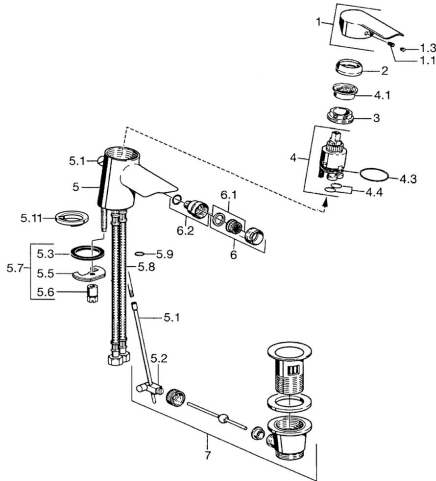

EAN: 4015474068070
static.hansa.com/52433203

Spare parts

SP52433203

	Name	Code
1	Lever Chrome	59913903
1	Lever Chrome	59914629
1.1	Screw, M5x8, SW2.5	59904755
1.3	Symbol plug Grey	59912112
2	Covering cap, 33x3 mm Chrome	59912504
3	Tightening nut, M37x1, AF30 Discontinued	59912111
4	Cartridge, 3.5 Eco	59912324
4.1	Temperature adjustment limiter	59912325
4.3	O-ring, d 28.24x2.62 Discontinued	59912590
4.4	O-ring, d 10.10x1.60 Discontinued	59905072
5.1	Pop-up operating rod Chrome	59912505
5.2	Swivel joint	59904624
5.3	Gasket, 43x37x3	59912506
5.5	Fixing plate	59904765
5.6	Screw, M8x1, SW13	59904766
5.7	Fixing set	59912113
5.8	Flexible pipe, L=500, G3/8-M10x1	59911767
5.8	Coupling pipe, L=430, M10x1	59912550
5.8	Flexible pipe, L=430, G3/8-M10x1 RH Discontinued	59913213
5.9	O-ring, d 7.65x1.78	59902337
5.10	Gasket, 9.5x14.4x2	59912551
6	Aerator, M24x1, 6 l/min Chrome	59913727
6.2	Ball joint for bidet faucet	59910952
7	Pop-up waste Chrome	59904620
N.I.	Tightening nut, M40x1	1003409V
N.I.	Key, SW30/34	59912108
N.I.	O-ring, d 36.09x d 3.53	59913396