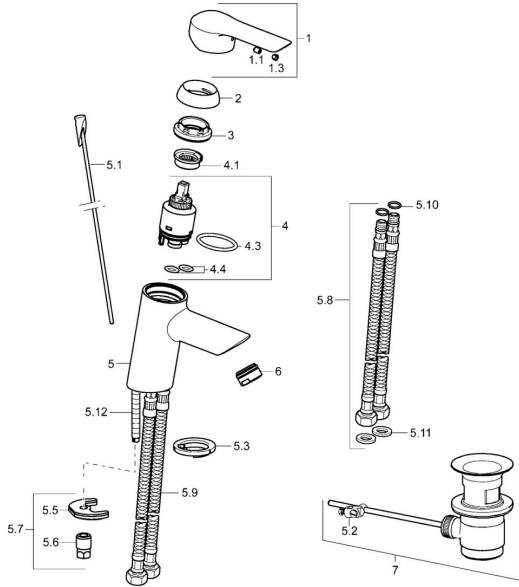

EAN: 4015474253803
static.hansa.com/52422277

Spare parts

SP52402273

| | Name | Code |
|------|--|----------|
| 1 | Lever Chrome | 59913840 |
| 1 | Lever Chrome | 59914629 |
| 1.1 | Screw, M5x8, SW2.5 | 59904755 |
| 1.3 | Symbol plug Grey | 59912112 |
| 2 | Covering cap, 33x3 mm Chrome | 59912504 |
| 3 | Tightening nut, M40x1 | 1003409V |
| 4 | Cartridge, 3.5 Eco | 59912324 |
| 4 | Cartridge, 3.5 Classic | 59913075 |
| 4.1 | Temperature adjustment limiter | 59912325 |
| 4.3 | O-ring, d 28.24x2.62 Discontinued | 59912590 |
| 4.4 | O-ring, d 10.10x1.60 Discontinued | 59905072 |
| 5.1 | Pop-up operating rod | 59913587 |
| 5.2 | Swivel joint | 59904624 |
| 5.3 | Bottom seal | 59914591 |
| 5.5 | Fixing plate | 59904765 |
| 5.6 | Screw, M8x1, SW13 | 59904766 |
| 5.7 | Fixing set | 59912113 |
| 5.8 | Flexible pipe, L=430, G3/8-M10x1 RH Discontinued | 59913213 |
| 5.9 | Flexible pipe, L=430, G3/8-M10x1 | 59912515 |
| 5.10 | O-ring, d 7.65x1.78 | 59902337 |
| 5.11 | Gasket, 9.5x14.4x2 | 59912551 |
| 5.12 | Fixing screw, M8x1, L=140 | 59912474 |
| 6 | Aerator, M24x1, 6 l/min Chrome | 59913727 |
| 7 | Pop-up waste Chrome | 59904620 |
| 7 | Pop-up waste, (2019-) Chrome | 59914764 |
| N.I. | Key, SW30/34 | 59912108 |