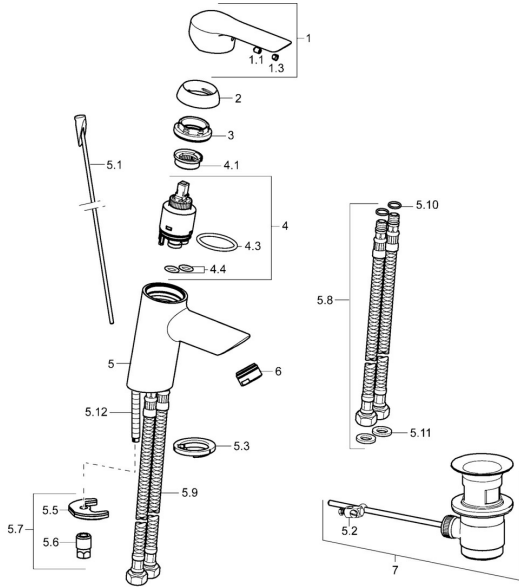

EAN: 4015474254541
static.hansa.com/52422273

Spare parts

SP52402273

	Name	Code
1	Lever Chrome	59913840
1	Lever Chrome	59914629
1.1	Screw, M5x8, SW2.5	59904755
1.3	Symbol plug Grey	59912112
2	Covering cap, 33x3 mm Chrome	59912504
3	Tightening nut, M40x1	1003409V
4	Cartridge, 3.5 Eco	59912324
4	Cartridge, 3.5 Classic	59913075
4.1	Temperature adjustment limiter	59912325
4.3	O-ring, d 28.24x2.62 Discontinued	59912590
4.4	O-ring, d 10.10x1.60 Discontinued	59905072
5.1	Pop-up operating rod	59913587
5.2	Swivel joint	59904624
5.3	Bottom seal	59914591
5.5	Fixing plate	59904765
5.6	Screw, M8x1, SW13	59904766
5.7	Fixing set	59912113
5.8	Flexible pipe, L=430, G3/8-M10x1 RH Discontinued	59913213
5.9	Flexible pipe, L=430, G3/8-M10x1	59912515
5.10	O-ring, d 7.65x1.78	59902337
5.11	Gasket, 9.5x14.4x2	59912551
5.12	Fixing screw, M8x1, L=140	59912474
6	Aerator, M24x1, 6 l/min Chrome	59913727
7	Pop-up waste Chrome	59904620
7	Pop-up waste, (2019-) Chrome	59914764
N.I.	Key, SW30/34	59912108