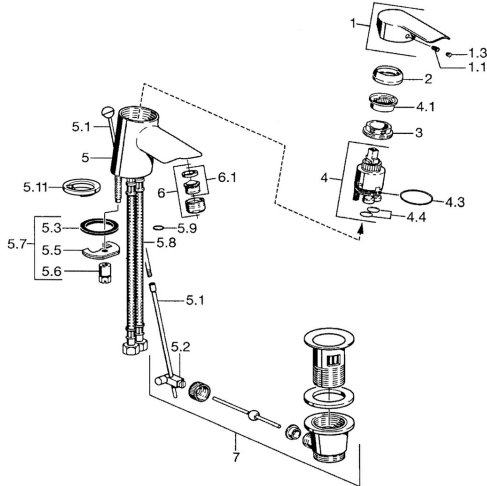

## Spare parts

### SP52402203

	Name	Code
1	Lever Chrome	59913903
1	Lever Chrome	59914629
1.1	Screw, M5x8, SW2.5	59904755
1.3	Symbol plug Grey	59912112
2	Covering cap, 33x3 mm Chrome	59912504
3	Tightening nut, M40x1	1003409V
3	Tightening nut, M37x1, AF30 <span style="background-color: #cccccc;">Discontinued</span>	59912111
4	Cartridge, 3.5 Eco	59912324
4.1	Temperature adjustment limiter	59912325
4.3	O-ring, d 28.24x2.62 <span style="background-color: #cccccc;">Discontinued</span>	59912590
4.4	O-ring, d 10.10x1.60 <span style="background-color: #cccccc;">Discontinued</span>	59905072
5.1	Pop-up operating rod Chrome	59912505
5.2	Swivel joint	59904624
5.3	Gasket, 43x37x3	59912506
5.3	O-ring, d 36.09x d 3.53	59913396
5.5	Fixing plate	59904765
5.6	Screw, M8x1, SW13	59904766
5.7	Fixing set	59912113
5.8	Flexible pipe, L=500, G3/8-M10x1	59911767
5.8	Coupling pipe, L=430, M10x1	59912550
5.8	Flexible pipe, L=430, G3/8-M10x1 RH <span style="background-color: #cccccc;">Discontinued</span>	59913213
5.9	O-ring, d 7.65x1.78	59902337
5.10	Gasket, 9.5x14.4x2	59912551
5.11	Base plate	59913211
6	Aerator, M24x1, 6 l/min Chrome	59913727
7	Pop-up waste Chrome	59904620
N.I.	Washer with chain holder	59902219
N.I.	Plug	59906910
N.I.	Key, SW30/34	59912108