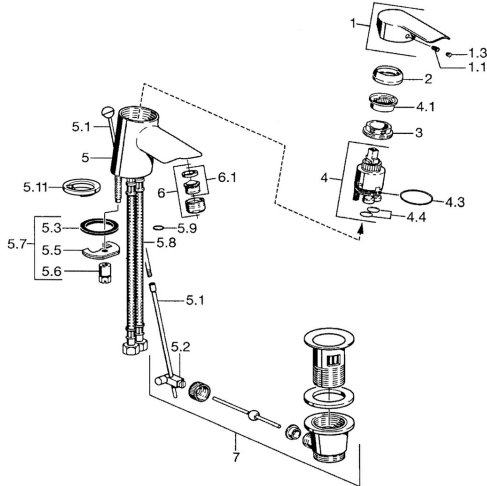

EAN: 4015474094413
static.hansa.com/52412207

Spare parts

SP52402203

| | Name | Code |
|------|--|----------|
| 1 | Lever Chrome | 59913903 |
| 1 | Lever Chrome | 59914629 |
| 1.1 | Screw, M5x8, SW2.5 | 59904755 |
| 1.3 | Symbol plug Grey | 59912112 |
| 2 | Covering cap, 33x3 mm Chrome | 59912504 |
| 3 | Tightening nut, M40x1 | 1003409V |
| 3 | Tightening nut, M37x1, AF30 Discontinued | 59912111 |
| 4 | Cartridge, 3.5 Eco | 59912324 |
| 4.1 | Temperature adjustment limiter | 59912325 |
| 4.3 | O-ring, d 28.24x2.62 Discontinued | 59912590 |
| 4.4 | O-ring, d 10.10x1.60 Discontinued | 59905072 |
| 5.1 | Pop-up operating rod Chrome | 59912505 |
| 5.2 | Swivel joint | 59904624 |
| 5.3 | Gasket, 43x37x3 | 59912506 |
| 5.3 | O-ring, d 36.09x d 3.53 | 59913396 |
| 5.5 | Fixing plate | 59904765 |
| 5.6 | Screw, M8x1, SW13 | 59904766 |
| 5.7 | Fixing set | 59912113 |
| 5.8 | Flexible pipe, L=500, G3/8-M10x1 | 59911767 |
| 5.8 | Coupling pipe, L=430, M10x1 | 59912550 |
| 5.8 | Flexible pipe, L=430, G3/8-M10x1 RH Discontinued | 59913213 |
| 5.9 | O-ring, d 7.65x1.78 | 59902337 |
| 5.10 | Gasket, 9.5x14.4x2 | 59912551 |
| 5.11 | Base plate | 59913211 |
| 6 | Aerator, M24x1, 6 l/min Chrome | 59913727 |
| 7 | Pop-up waste Chrome | 59904620 |
| N.I. | Washer with chain holder | 59902219 |
| N.I. | Plug | 59906910 |
| N.I. | Key, SW30/34 | 59912108 |