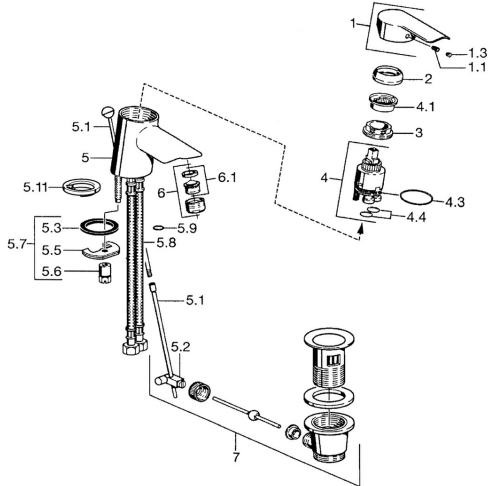

EAN: 4015474067943
static.hansa.com/52412203

Spare parts

SP52402203

	Name	Code
1	Lever Chrome	59913903
1	Lever Chrome	59914629
1.1	Screw, M5x8, SW2.5	59904755
1.3	Symbol plug Grey	59912112
2	Covering cap, 33x3 mm Chrome	59912504
3	Tightening nut, M40x1	1003409V
3	Tightening nut, M37x1, AF30 Discontinued	59912111
4	Cartridge, 3.5 Eco	59912324
4.1	Temperature adjustment limiter	59912325
4.3	O-ring, d 28.24x2.62 Discontinued	59912590
4.4	O-ring, d 10.10x1.60 Discontinued	59905072
5.1	Pop-up operating rod Chrome	59912505
5.2	Swivel joint	59904624
5.3	Gasket, 43x37x3	59912506
5.3	O-ring, d 36.09x d 3.53	59913396
5.5	Fixing plate	59904765
5.6	Screw, M8x1, SW13	59904766
5.7	Fixing set	59912113
5.8	Flexible pipe, L=500, G3/8-M10x1	59911767
5.8	Coupling pipe, L=430, M10x1	59912550
5.8	Flexible pipe, L=430, G3/8-M10x1 RH Discontinued	59913213
5.9	O-ring, d 7.65x1.78	59902337
5.10	Gasket, 9.5x14.4x2	59912551
5.11	Base plate	59913211
6	Aerator, M24x1, 6 l/min Chrome	59913727
7	Pop-up waste Chrome	59904620
N.I.	Washer with chain holder	59902219
N.I.	Plug	59906910
N.I.	Key, SW30/34	59912108