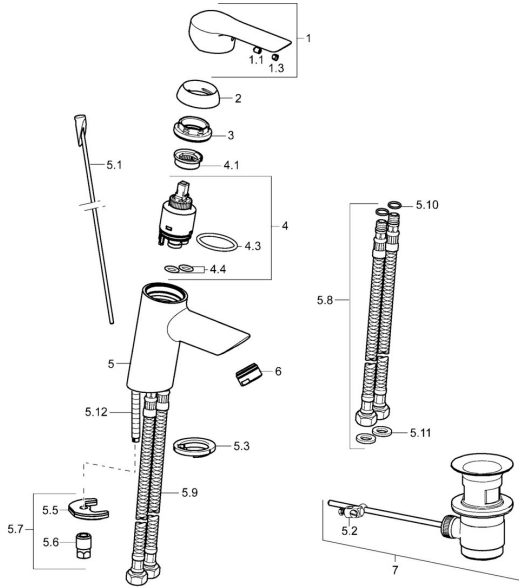

## Spare parts

### SP52402273

	Name	Code
1	Lever Chrome	59913840
1	Lever Chrome	59914629
1.1	Screw, M5x8, SW2.5	59904755
1.3	Symbol plug Grey	59912112
2	Covering cap, 33x3 mm Chrome	59912504
3	Tightening nut, M40x1	1003409V
4	Cartridge, 3.5 Eco	59912324
4	Cartridge, 3.5 Classic	59913075
4.1	Temperature adjustment limiter	59912325
4.3	O-ring, d 28.24x2.62 <b>Discontinued</b>	59912590
4.4	O-ring, d 10.10x1.60 <b>Discontinued</b>	59905072
5.1	Pop-up operating rod	59913587
5.2	Swivel joint	59904624
5.3	Bottom seal	59914591
5.5	Fixing plate	59904765
5.6	Screw, M8x1, SW13	59904766
5.7	Fixing set	59912113
5.8	Flexible pipe, L=430, G3/8-M10x1 RH <b>Discontinued</b>	59913213
5.9	Flexible pipe, L=430, G3/8-M10x1	59912515
5.10	O-ring, d 7.65x1.78	59902337
5.11	Gasket, 9.5x14.4x2	59912551
5.12	Fixing screw, M8x1, L=140	59912474
6	Aerator, M24x1, 6 l/min Chrome	59913727
7	Pop-up waste Chrome	59904620
7	Pop-up waste, (2019-) Chrome	59914764
N.I.	Key, SW30/34	59912108