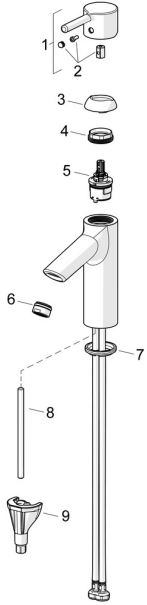

## Spare parts

### SP5240226700006

	Name	Code
01	Lever Chrome	1002143V
02	Symbol plug Chrome	1012105V
03	Covering cap Chrome	1012421V
04	Tightening nut, M34x1.5	1012133V
05	Cartridge, 3.0 cold start	1014430V
06	Aerator, M24x1, 6 l/min Chrome	59913727
07	Bottom seal	59914591
08	Fixing screw, M8x1, L=130	59914474
09	Fixing set	59914475