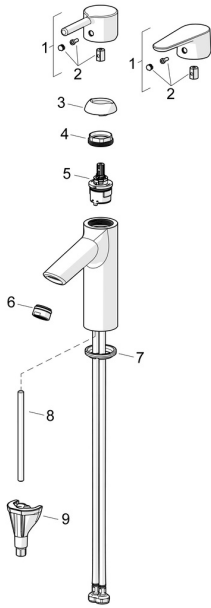

EAN: 4057304017124
static.hansa.com/52402263

Spare parts

SP52372263

	Name	Code
01	Lever Chrome	1014995V
01	Lever Chrome	1015000V
02	Symbol plug Chrome	1012105V
03	Covering cap Chrome	1012421V
04	Tightening nut, M34x1.5	1012133V
05	Cartridge, 3.0	1014428V
06	Aerator, M24x1, 6 l/min Chrome	59913727
07	Bottom seal	59914591
08	Fixing screw, M8x1, L=130	59914474
09	Fixing set	59914475