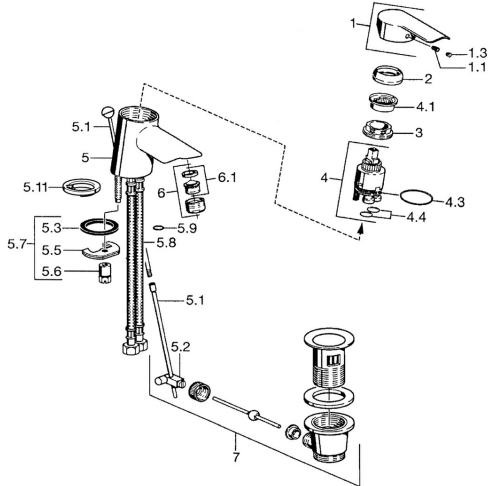

EAN: 4015474094338
static.hansa.com/52402207

Spare parts

SP52402203

	Name	Code
1	Lever Chrome	59913903
1	Lever Chrome	59914629
1.1	Screw, M5x8, SW2.5	59904755
1.3	Symbol plug Grey	59912112
2	Covering cap, 33x3 mm Chrome	59912504
3	Tightening nut, M40x1	1003409V
3	Tightening nut, M37x1, AF30 Discontinued	59912111
4	Cartridge, 3.5 Eco	59912324
4.1	Temperature adjustment limiter	59912325
4.3	O-ring, d 28.24x2.62 Discontinued	59912590
4.4	O-ring, d 10.10x1.60 Discontinued	59905072
5.1	Pop-up operating rod Chrome	59912505
5.2	Swivel joint	59904624
5.3	Gasket, 43x37x3	59912506
5.3	O-ring, d 36.09x d 3.53	59913396
5.5	Fixing plate	59904765
5.6	Screw, M8x1, SW13	59904766
5.7	Fixing set	59912113
5.8	Flexible pipe, L=500, G3/8-M10x1	59911767
5.8	Coupling pipe, L=430, M10x1	59912550
5.8	Flexible pipe, L=430, G3/8-M10x1 RH Discontinued	59913213
5.9	O-ring, d 7.65x1.78	59902337
5.10	Gasket, 9.5x14.4x2	59912551
5.11	Base plate	59913211
6	Aerator, M24x1, 6 l/min Chrome	59913727
7	Pop-up waste Chrome	59904620
N.I.	Washer with chain holder	59902219
N.I.	Plug	59906910
N.I.	Key, SW30/34	59912108