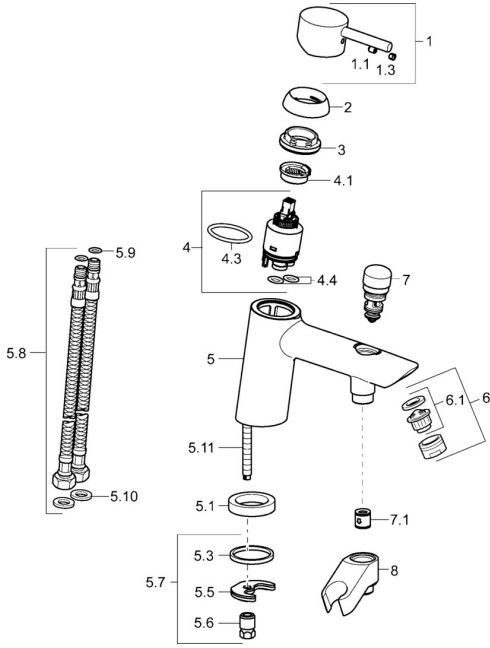

EAN: 4015474253971
static.hansa.com/52392277

Spare parts

SP52392277

	Name	Code
1	Lever Chrome	59913840
1	Lever Chrome	59914417
1.1	Screw, M5x8, SW2.5	59904755
1.3	Symbol plug Grey	59912112
2	Covering cap, 33x3 mm Chrome	59912504
2.1	Tightening nut, M40x1	1003409V
4	Cartridge, 3.5 Eco	59912324
4	Cartridge, 3.5 Classic	59913075
4.1	Temperature adjustment limiter	59912325
4.3	O-ring, d 28.24x2.62 Discontinued	59912590
4.4	O-ring, d 10.10x1.60 Discontinued	59905072
5.1	Spacer ring Discontinued	59906787
5.3	Gasket, 43x37x3	59912506
5.5	Fixing plate	59904765
5.6	Screw, M8x1, SW13	59904766
5.7	Fixing set	59912113
5.8	Flexible pipe, L=430, G3/8-M10x1	59912515
5.9	O-ring, d 7.65x1.78	59902337
5.10	Gasket, 9.5x14.4x2	59912551
5.11	Fixing screw, M8x1, L=140	59912474
6	Aerator, M24x1 D Chrome	59911829
7	Diverter Chrome	59912656
7.1	Non-return valve	59905714
8	Holder Chrome Discontinued	59912880
N.I.	Key, SW30/34	59912108