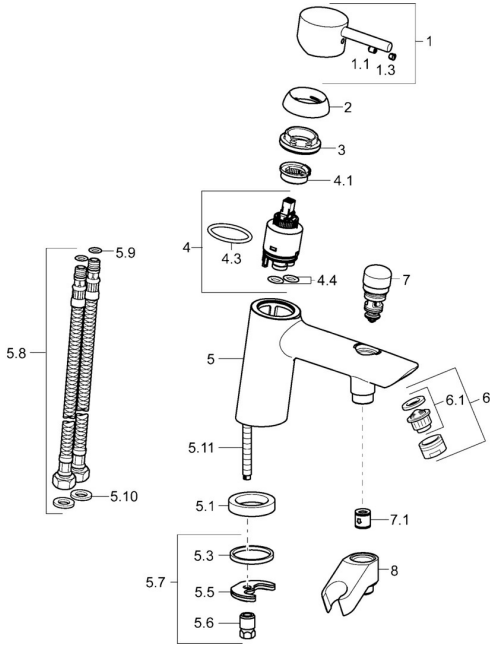

EAN: 4015474163041
static.hansa.com/52392273

Spare parts

SP52392277

	Name	Code
1	Lever Chrome	59913840
1	Lever Chrome	59914417
1.1	Screw, M5x8, SW2.5	59904755
1.3	Symbol plug Grey	59912112
2	Covering cap, 33x3 mm Chrome	59912504
2.1	Tightening nut, M40x1	1003409V
4	Cartridge, 3.5 Eco	59912324
4	Cartridge, 3.5 Classic	59913075
4.1	Temperature adjustment limiter	59912325
4.3	O-ring, d 28.24x2.62 Discontinued	59912590
4.4	O-ring, d 10.10x1.60 Discontinued	59905072
5.1	Spacer ring Discontinued	59906787
5.3	Gasket, 43x37x3	59912506
5.5	Fixing plate	59904765
5.6	Screw, M8x1, SW13	59904766
5.7	Fixing set	59912113
5.8	Flexible pipe, L=430, G3/8-M10x1	59912515
5.9	O-ring, d 7.65x1.78	59902337
5.10	Gasket, 9.5x14.4x2	59912551
5.11	Fixing screw, M8x1, L=140	59912474
6	Aerator, M24x1 D Chrome	59911829
7	Diverter Chrome	59912656
7.1	Non-return valve	59905714
8	Holder Chrome Discontinued	59912880
N.I.	Key, SW30/34	59912108