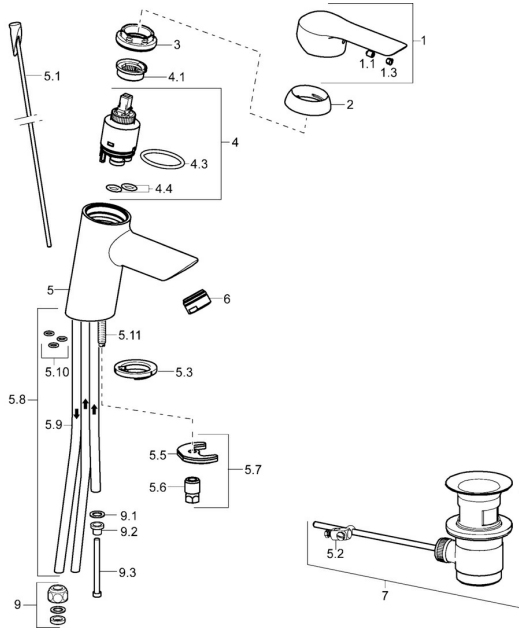

EAN: 4015474257160
static.hansa.com/52381177

Spare parts

SP52461173

	Name	Code
1	Lever Chrome	59914629
1.1	Screw, M5x8, SW2.5	59904755
1.3	Symbol plug Grey	59912112
2	Covering cap, 33x3 mm Chrome	59912504
3	Tightening nut, M40x1	1003409V
4	Cartridge, 3.5 Eco	59912324
4	Cartridge, 3.5 Classic	59913075
4.1	Temperature adjustment limiter	59912325
4.3	O-ring, d 28.24x2.62 Discontinued	59912590
4.4	O-ring, d 10.10x1.60 Discontinued	59905072
5.1	Pop-up operating rod	59913587
5.2	Swivel joint	59904624
5.3	Bottom seal	59914591
5.5	Fixing plate	59904765
5.6	Screw, M8x1, SW13	59904766
5.7	Fixing set	59912113
5.8	Pipe Discontinued	59913398
5.9	Pipe, M8x1, L=560	59912806
5.10	O-ring, 6x1.4	59913266
5.11	Fixing screw, M8x1, L=140	59912474
6	Aerator, M24x1 A, low pressure Chrome	59902692
7	Pop-up waste Chrome	59904620
7	Pop-up waste, (2019-) Chrome	59914764
9	Fitting nut	59904969
9.1	Sealing kit, 14.9x8.5x1	59902352
9.2	Sealing kit, 10x8	59902272
9.3	Hose	59902151
N.I.	Key, SW30/34	59912108