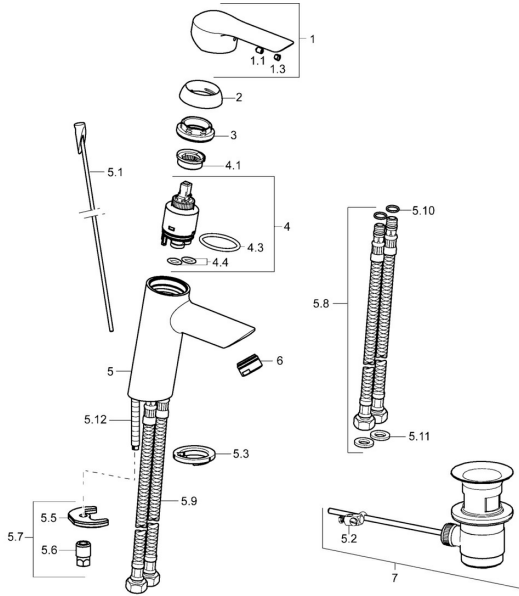

EAN: 4015474257177
static.hansa.com/52372277

Spare parts

SP52562273

| | Name | Code |
|------|---|----------|
| 1 | Lever Chrome | 59913840 |
| 1 | Lever Chrome | 59914629 |
| 1.1 | Screw, M5x8, SW2.5 | 59904755 |
| 1.3 | Symbol plug Grey | 59912112 |
| 2 | Covering cap, 33x3 mm Chrome | 59912504 |
| 3 | Tightening nut, M40x1 | 1003409V |
| 4 | Cartridge, 3.5 Eco | 59912324 |
| 4 | Cartridge, 3.5 Classic | 59913075 |
| 4.1 | Temperature adjustment limiter | 59912325 |
| 4.3 | O-ring, d 28.24x2.62 Discontinued | 59912590 |
| 4.4 | O-ring, d 10.10x1.60 Discontinued | 59905072 |
| 5.1 | Pop-up operating rod | 59913587 |
| 5.2 | Swivel joint | 59904624 |
| 5.3 | Bottom seal | 59914591 |
| 5.5 | Fixing plate | 59904765 |
| 5.6 | Screw, M8x1, SW13 | 59904766 |
| 5.7 | Fixing set | 59912113 |
| 5.8 | Flexible pipe, L=430, G3/8-M10x1 RH Discontinued | 59913213 |
| 5.9 | Flexible pipe, L=430, G3/8-M10x1 | 59912515 |
| 5.10 | O-ring, d 7.65x1.78 | 59902337 |
| 5.11 | Gasket, 9.5x14.4x2 | 59912551 |
| 5.12 | Fixing screw, M8x1, L=140 | 59912474 |
| 6 | Aerator, M24x1, 6 l/min Chrome | 59913727 |
| 7 | Pop-up waste Chrome | 59904620 |
| 7 | Pop-up waste, (2019-) Chrome | 59914764 |
| N.I. | Key, SW30/34 | 59912108 |