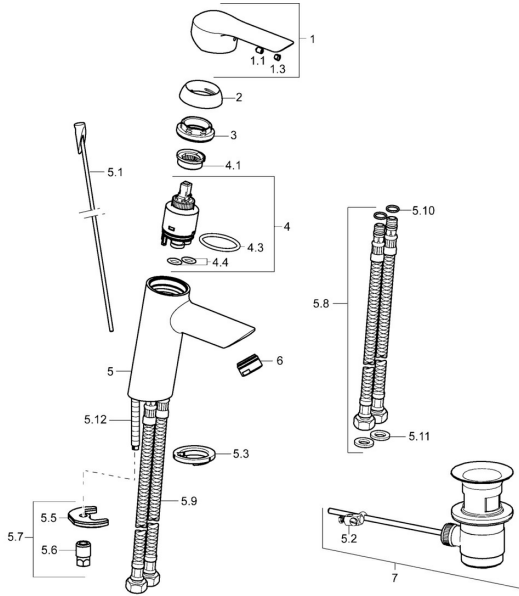

EAN: 4015474257801
static.hansa.com/52372273

Spare parts

SP52562273

	Name	Code
1	Lever Chrome	59913840
1	Lever Chrome	59914629
1.1	Screw, M5x8, SW2.5	59904755
1.3	Symbol plug Grey	59912112
2	Covering cap, 33x3 mm Chrome	59912504
3	Tightening nut, M40x1	1003409V
4	Cartridge, 3.5 Eco	59912324
4	Cartridge, 3.5 Classic	59913075
4.1	Temperature adjustment limiter	59912325
4.3	O-ring, d 28.24x2.62 Discontinued	59912590
4.4	O-ring, d 10.10x1.60 Discontinued	59905072
5.1	Pop-up operating rod	59913587
5.2	Swivel joint	59904624
5.3	Bottom seal	59914591
5.5	Fixing plate	59904765
5.6	Screw, M8x1, SW13	59904766
5.7	Fixing set	59912113
5.8	Flexible pipe, L=430, G3/8-M10x1 RH Discontinued	59913213
5.9	Flexible pipe, L=430, G3/8-M10x1	59912515
5.10	O-ring, d 7.65x1.78	59902337
5.11	Gasket, 9.5x14.4x2	59912551
5.12	Fixing screw, M8x1, L=140	59912474
6	Aerator, M24x1, 6 l/min Chrome	59913727
7	Pop-up waste Chrome	59904620
7	Pop-up waste, (2019-) Chrome	59914764
N.I.	Key, SW30/34	59912108