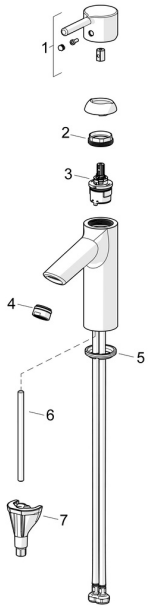

EAN: 4057304020094
static.hansa.com/523722673305

Spare parts

SP5237226733-GB

	Name	Code
01	Lever Matt black	1015000V-33
02	Tightening nut, M34x1.5	1012133V
03	Cartridge, 3.0	1014428V
04	Aerator, STD M24x1 CC PCA 1.2 gpm Matt black	1018458V-33
05	Bottom seal	59914591
06	Fixing screw, M8x1, L=130	59914474
07	Fixing set	59914475