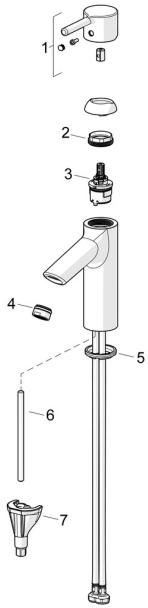

## Spare parts

### SP5237226733

	Name	Code
01	Lever Matt black	1015000V-33
02	Tightening nut, M34x1.5	1012133V
03	Cartridge, 3.0	1014428V
04	Aerator, STD M24x1 HC PCA 6 l/min Matt black	1018459V-33
05	Bottom seal	59914591
06	Fixing screw, M8x1, L=130	59914474
07	Fixing set	59914475