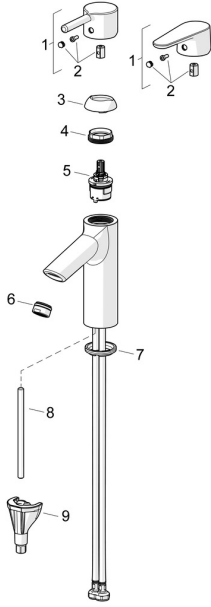

EAN: 4057304019951
static.hansa.com/523722670005

Spare parts

SP52422263-GB

	Name	Code
01	Lever Chrome	1014995V
01	Lever Chrome	1015000V
02	Symbol plug Chrome	1012105V
03	Covering cap Chrome	1012421V
04	Tightening nut, M34x1.5	1012133V
05	Cartridge, 3.0	1014428V
06	Aerator, M24x1, -105	59914550
07	Bottom seal	59914591
08	Fixing screw, M8x1, L=130	59914474
09	Fixing set	59914475