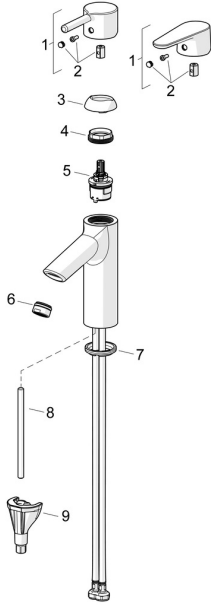

EAN: 4057304017179
static.hansa.com/52372267

Spare parts

SP52372263

	Name	Code
01	Lever Chrome	1014995V
01	Lever Chrome	1015000V
02	Symbol plug Chrome	1012105V
03	Covering cap Chrome	1012421V
04	Tightening nut, M34x1.5	1012133V
05	Cartridge, 3.0	1014428V
06	Aerator, M24x1, 6 l/min Chrome	59913727
07	Bottom seal	59914591
08	Fixing screw, M8x1, L=130	59914474
09	Fixing set	59914475