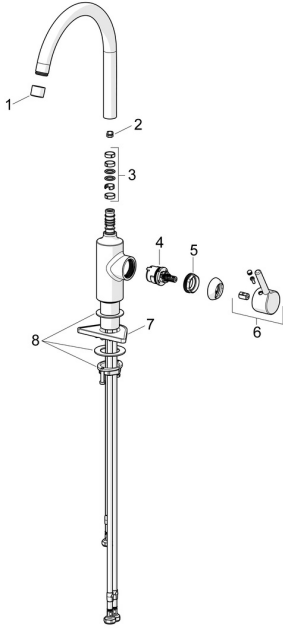

EAN: 4057304019883
static.hansa.com/5222116733

Spare parts

SP5222116733

	Name	Code
01	Aerator, STD M22x1 LP Matt black	1017374V-33
02	Spout overturning stopper, 60°/0°	59914264
02	Spout overturning stopper, 120° Discontinued	59914429
03	Sealing kit for spout	59914431
04	Cartridge, 3.0	1014428V
05	Tightening nut, M34x1.5	1012133V
06	Lever Matt black	1001749V-33
07	Supporting plate	59910008
08	Fixing set	59913371