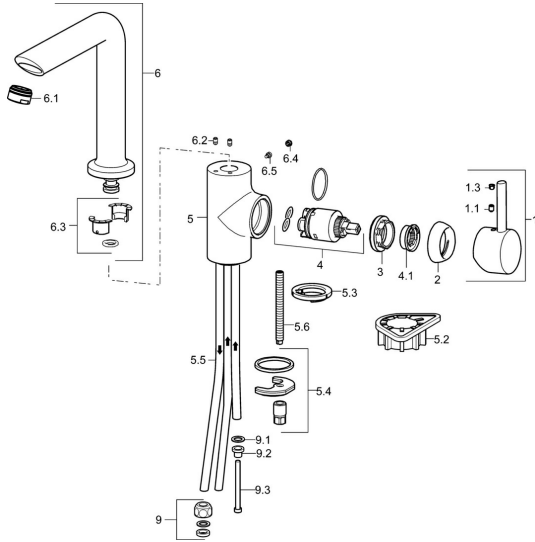

## Spare parts

### SP52221107

	Name	Code
1	Lever Chrome	59913842
1.1	Screw, M5x8, SW2.5	59904755
1.3	Symbol plug Grey	59912112
2	Covering cap, 33x3 mm Chrome	59912504
3	Tightening nut, M40x1	1003409V
4	Cartridge, 3.5 Classic	59913075
4.1	Temperature adjustment limiter	59912325
5.2	Supporting plate	59910008
5.3	Bottom seal	59914591
5.4	Fixing set	59910749
5.5	Pipe, M8x1, L=560	59912806
5.6	Fixing screw, M8x1, L=140	59912474
6	Spout <b>Discontinued</b>	59914203
6.1	Aerator, M24x1 A, low pressure Chrome	59902692
6.2	Fixing screw, M4x8	59913989
6.3	Sealing kit	59911884
6.4	Cover plug Chrome	59911840
6.5	Screw, M4x7	59902075
9	Fitting nut	59904969
9.1	Sealing kit, 14.9x8.5x1	59902352
9.2	Sealing kit, 10x8	59902272
9.3	Hose	59902151