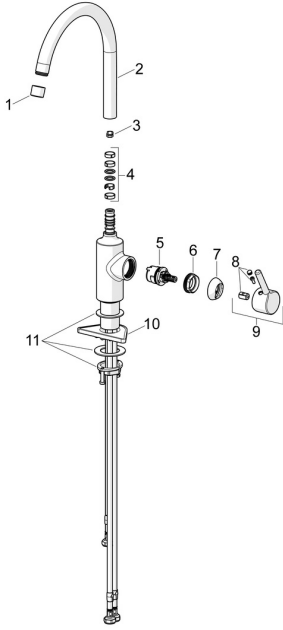

EAN: 4057304019845
static.hansa.com/52211167

Spare parts

SP52211167

	Name	Code
01	Aerator, STD M22x1 LP Chrome	1017374V
02	High spout, L=208 Chrome Discontinued	59914498
03	Spout overturning stopper, 60° / 0°	59914264
03	Spout overturning stopper, 120° Discontinued	59914429
04	Sealing kit for spout	59914431
05	Cartridge, 3.0	1014428V
06	Tightening nut, M34x1.5	1012133V
07	Covering cap Chrome	1012132V
08	Symbol plug Chrome	1012105V
09	Lever Chrome	1001749V
10	Supporting plate	59910008
11	Fixing set	59913371