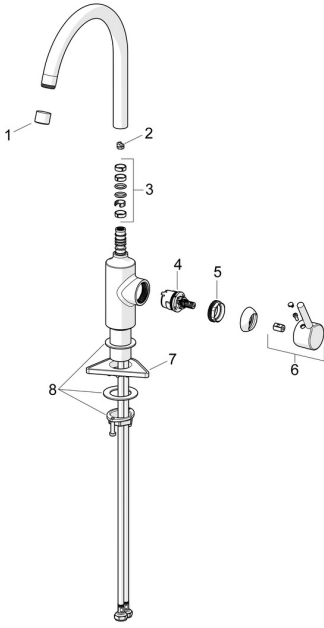

### Spare parts

#### SP5220226733

	Name	Code
01	Aerator, STD M22x1 CC A Matt black	1017047V-33
02	Spout overturning stopper, 60°/0°	59914264
02	Spout overturning stopper, 120° <span style="background-color: #cccccc; padding: 2px;">Discontinued</span>	59914429
03	Sealing kit for spout	59914431
04	Cartridge, 3.0	1014428V
05	Tightening nut, M34x1.5	1012133V
06	Lever Matt black	1001749V-33
07	Supporting plate	59910008
08	Fixing set	59913371