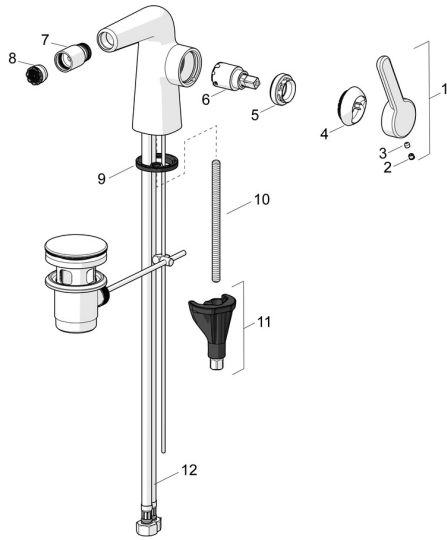

EAN: 4057304007224
static.hansa.com/51983283

Spare parts

SP51983283

	Name	Code
01	Lever Chrome Discontinued	59914640
02	Cover plug Chrome	59913762
03	Screw, M5x8, SW2.5	59904755
04	Covering cap Chrome Discontinued	59914638
05	Tightening nut, M32x1, SW24	59913958
06	Cartridge, 2.5	59913914
07	Swivel joint, M18.5x1 Chrome	59913370
08	Aerator, M18.5x1, TJ	59913366
09	Bottom seal	59914591
10	Fixing screw, M8x1, L=130	59914474
11	Fixing set	59914475
12	Flexible pipe, L=500, M8x1-G3/8 LH	59914467
N.I.	Pop-up waste Chrome	59911441
N.I.	Pop-up operating rod Chrome	59913459