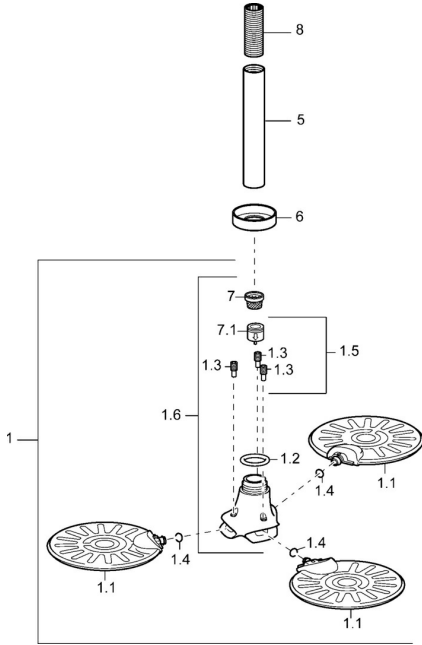

EAN: 4015474141131
static.hansa.com/51970300

Spare parts

SP51970300

	Name	Code
1	Shower head Discontinued	59913183
1.1	Shower head Discontinued	59913184
1.2	O-ring, 20x2	59912435
1.4	O-ring, d 7.65x1.78	59902337
1.5	Non-return valve Discontinued	59913186
1.6	Manifold Chrome Discontinued	59913185
5	Shower pipe, G1/2xG1/2 Chrome	59913877
6	Flange, d 55 mm Chrome Discontinued	59912142
7	Strainer	59906859
8	Thread nipple, G1/2, AF12	59912144
N.I.	Connection nipple, G1/2, M24x1 Chrome	59913137
N.I.	Fixing part, G1/2	59912548