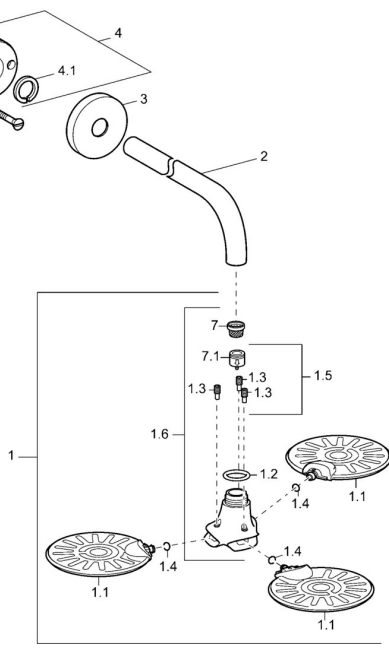

## Spare parts

### SP51960300

	Name	Code
1	Shower head <span style="background-color: #cccccc;">Discontinued</span>	59913183
1.1	Shower head <span style="background-color: #cccccc;">Discontinued</span>	59913184
1.2	O-ring, 20x2	59912435
1.4	O-ring, d 7.65x1.78	59902337
1.5	Non-return valve <span style="background-color: #cccccc;">Discontinued</span>	59913186
1.6	Manifold Chrome <span style="background-color: #cccccc;">Discontinued</span>	59913185
2	Shower pipe, G1/2xM24x1, (-2013) Chrome	59912389
3	Cover flange, d 84 mm Chrome	59912430
4	Retaining ring <span style="background-color: #cccccc;">Discontinued</span>	59912431
4.1	Clamping ring, d 26 mm <span style="background-color: #cccccc;">Discontinued</span>	59912433
7	Strainer	59906859
8	Thread nipple, G1/2, AF12	59912144
N.I.	Connection nipple, G1/2, M24x1 Chrome	59913137
N.I.	Fixing part, G1/2	59912548