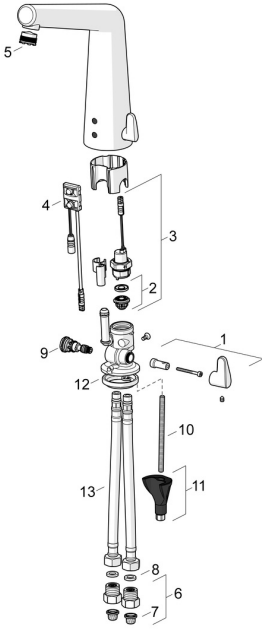

EAN: 4057304006623  
[static.hansa.com/51942211](https://static.hansa.com/51942211)  
**Spare parts**

## SP51942211

	Name	Code
01	Temperature control handle Chrome	59914568
02	Membrane for solenoid valve	1006500V
02	Membrane support ring <b>Discontinued</b>	59914090
03	Solenoid valve, 6 V	59914091
04	Sensor, 6/9/12 V, Bluetooth	59914567
05	Aerator and key, M18.5x1	59914592
06	One-way valve with litter screen Chrome	59914086
07	Litter filters	59914085
08	Gasket, 8x14.3x2	59914087
09	Temperature regulator	59914089
10	Fixing screw, M8x1, L=250 <b>Discontinued</b>	59914726
11	Fixing set	59914475
12	Bottom seal	59914591
13	Flexible pipe, L=500, G3/8-M10x1 <b>Discontinued</b>	59914594
N.I.	Limiter	59914106
N.I.	Power supply, 230/9 V, 550 mA	64490900