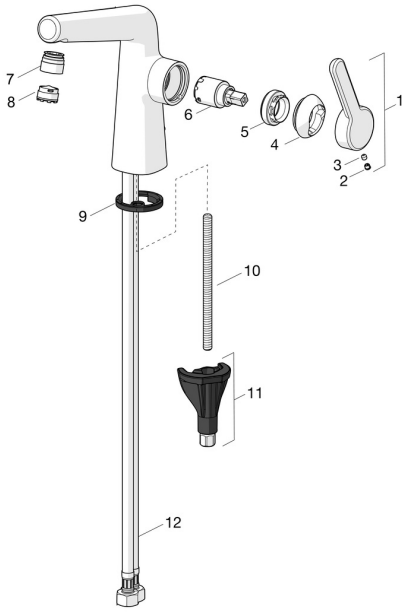

## Spare parts

### SP51892283

	Name	Code
01	Lever Chrome <b>Discontinued</b>	59914640
01	Lever, (5189228334) Rose gold <b>Discontinued</b>	59914641
02	Cover plug Chrome	59913762
02	Cover plug Rose gold <b>Discontinued</b>	59914642
03	Screw, M5x8, SW2.5	59904755
04	Covering cap Chrome <b>Discontinued</b>	59914638
04	Covering cap, (5189228334) Rose gold <b>Discontinued</b>	59914643
05	Tightening nut, M32x1, SW24	59913958
06	Cartridge, 2.5	59913914
07	Fitting ring for aerator Chrome	59914645
07	Fitting ring for aerator, (5189228334) Rose gold <b>Discontinued</b>	59914646
08	Aerator and key, M18.5x1, -104	1003508V
08	Aerator, M18.5x1, TJ	59913366
08	Aerator and key, M18.5x1 (5189228334)	59914590
09	Bottom seal	59914591
10	Fixing screw, M8x1, L=130	59914474
11	Fixing set	59914475
12	Flexible pipe, L=500, M8x1-G3/8 LH	59914467
12	Flexible pipe, L=500, G1/2-M8x1 LH (519222830037) <b>Discontinued</b>	59914644
N.I.	Pop-up waste Chrome	59911441
N.I.	Pop-up operating rod Chrome	59913459
N.I.	Pop-up waste Rose gold <b>Discontinued</b>	59914681