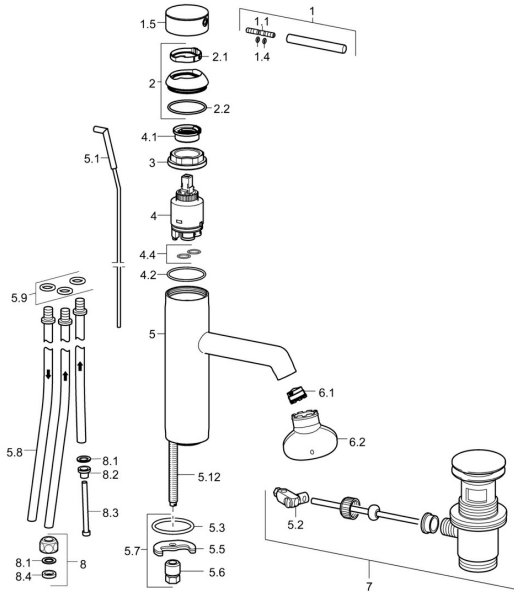

## Spare parts

### SP51911173

	Name	Code
1	Lever, 70 mm	59913331
1.1	Screw, M5x35	59913299
1.4	O-ring, d 3x1.5	59913100
1.5	Cap Chrome	59913332
1.5	Cap White <b>Discontinued</b>	59913334
1.5	Cap Black <b>Discontinued</b>	59913333
2	Covering cap Chrome	59913364
2.1	Bearing ring	59913363
2.2	O-ring, d 38x2	59913212
3	Screw, M42x1, SW34	59913365
4	Cartridge, 3,5 Eco	59912324
4	Cartridge, 3,5 Classic	59913075
4.1	Temperature adjustment limiter	59912325
4.2	O-ring, d 28.24x2.62 <b>Discontinued</b>	59912590
4.4	O-ring, d 10.10x1.60 <b>Discontinued</b>	59905072
5.1	Lever for pop-up waste Chrome	59913362
5.2	Swivel joint	59904624
5.3	Gasket, 43x37x3	59912506
5.5	Fixing plate	59904765
5.6	Screw, M8x1, SW13	59904766
5.7	Fixing set	59910749
5.8	Pipe, M8x1, L=560	59912806
5.9	O-ring, 6x1.4	59913266
5.12	Fixing screw, M8x1, L=140	59912474
6.1	Aerator, M18.5x1	59913489
6.2	Key for aerator, M18.5	59913367
7	Pop-up waste Chrome	59911441
8	Fitting nut	59904969
8.1	Sealing kit, 14.9x8.5x1	59902352
8.2	Sealing kit, 10x8	59902272
8.3	Hose	59902151
8.4	Gasket, 15x8x4 <b>Discontinued</b>	59902270
N.I.	Key, SW30/34	59912108