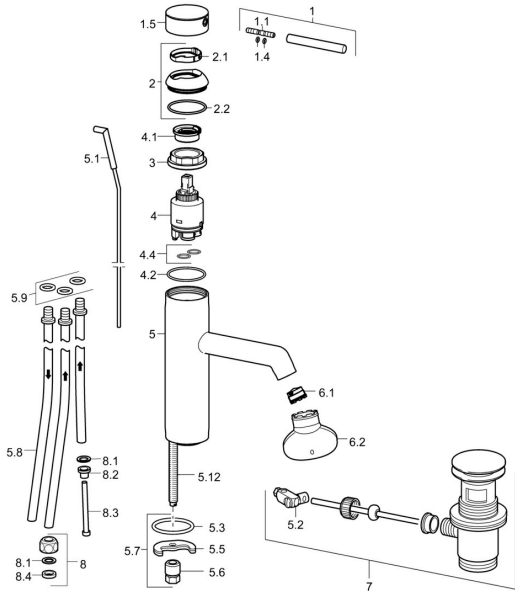

EAN: 4015474188228
static.hansa.com/51911177

Spare parts

SP51911173

	Name	Code
1	Lever, 70 mm	59913331
1.1	Screw, M5x35	59913299
1.4	O-ring, d 3x1.5	59913100
1.5	Cap Chrome	59913332
1.5	Cap White Discontinued	59913334
1.5	Cap Black Discontinued	59913333
2	Covering cap Chrome	59913364
2.1	Bearing ring	59913363
2.2	O-ring, d 38x2	59913212
3	Screw, M42x1, SW34	59913365
4	Cartridge, 3,5 Eco	59912324
4	Cartridge, 3,5 Classic	59913075
4.1	Temperature adjustment limiter	59912325
4.2	O-ring, d 28.24x2.62 Discontinued	59912590
4.4	O-ring, d 10.10x1.60 Discontinued	59905072
5.1	Lever for pop-up waste Chrome	59913362
5.2	Swivel joint	59904624
5.3	Gasket, 43x37x3	59912506
5.5	Fixing plate	59904765
5.6	Screw, M8x1, SW13	59904766
5.7	Fixing set	59910749
5.8	Pipe, M8x1, L=560	59912806
5.9	O-ring, 6x1.4	59913266
5.12	Fixing screw, M8x1, L=140	59912474
6.1	Aerator, M18.5x1	59913489
6.2	Key for aerator, M18.5	59913367
7	Pop-up waste Chrome	59911441
8	Fitting nut	59904969
8.1	Sealing kit, 14.9x8.5x1	59902352
8.2	Sealing kit, 10x8	59902272
8.3	Hose	59902151
8.4	Gasket, 15x8x4 Discontinued	59902270
N.I.	Key, SW30/34	59912108