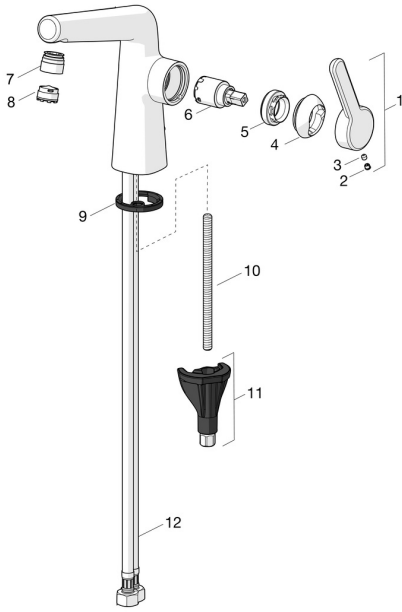

EAN: 4057304006487
static.hansa.com/51892283

Spare parts

SP51892283

	Name	Code
01	Lever Chrome Discontinued	59914640
01	Lever, (5189228334) Rose gold Discontinued	59914641
02	Cover plug Chrome	59913762
02	Cover plug Rose gold Discontinued	59914642
03	Screw, M5x8, SW2.5	59904755
04	Covering cap Chrome Discontinued	59914638
04	Covering cap, (5189228334) Rose gold Discontinued	59914643
05	Tightening nut, M32x1, SW24	59913958
06	Cartridge, 2.5	59913914
07	Fitting ring for aerator Chrome	59914645
07	Fitting ring for aerator, (5189228334) Rose gold Discontinued	59914646
08	Aerator and key, M18.5x1, -104	1003508V
08	Aerator, M18.5x1, TJ	59913366
08	Aerator and key, M18.5x1 (5189228334)	59914590
09	Bottom seal	59914591
10	Fixing screw, M8x1, L=130	59914474
11	Fixing set	59914475
12	Flexible pipe, L=500, M8x1-G3/8 LH	59914467
12	Flexible pipe, L=500, G1/2-M8x1 LH (519222830037) Discontinued	59914644
N.I.	Pop-up waste Chrome	59911441
N.I.	Pop-up operating rod Chrome	59913459
N.I.	Pop-up waste Rose gold Discontinued	59914681