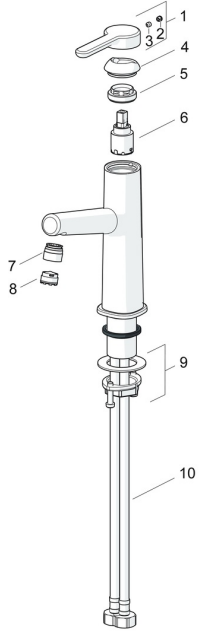

EAN: 4057304006456
static.hansa.com/51882283

Spare parts

SP51882283

	Name	Code
01	Lever Chrome Discontinued	59914637
02	Cover plug Chrome	59913762
03	Screw, M5x8, SW2.5	59904755
04	Covering cap Chrome Discontinued	59914638
05	Tightening nut, M32x1, SW24	59913958
06	Cartridge, 2.5	59913914
07	Fitting ring for aerator Chrome	59914645
08	Aerator, M18.5x1, TJ	59913366
09	Fixing set	59913371
10	Flexible pipe, L=475, G3/8-M10x1 LH Discontinued	59914468
10	Flexible pipe, L=470, G1/2-M10x1 LH (518822830037) Discontinued	59914639
N.I.	Pop-up operating rod Chrome	59913459
N.I.	Pop-up waste Chrome	59911441