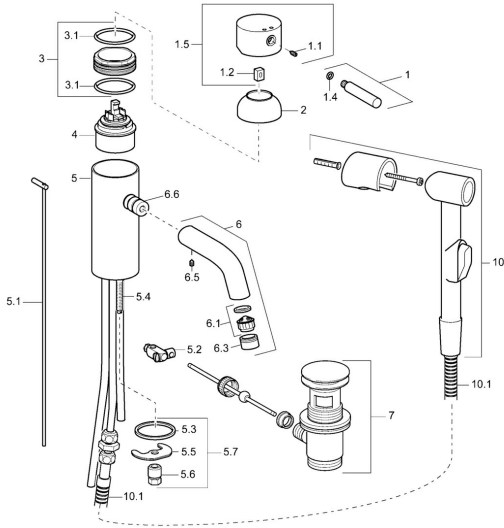

## Spare parts

### SP51872101

	Name		Code
1	Lever, (-2009) Chrome <b>Discontinued</b>		59912466
1.1	Screw, M5x8, SW2.5		59904755
1.2	Bushing		59904778
1.4	O-ring, d 6x1		59912136
1.5	Cover Chrome <b>Discontinued</b>		59912465
2	Covering cap Chrome <b>Discontinued</b>		59912468
3	Eye screw, M50x1, SW45 <b>Discontinued</b>		59912469
3.1	O-ring, d 46x2		59912470
4	Cartridge, 4.8 eco		59904601
5.1	Pop-up operating rod Chrome <b>Discontinued</b>		59912473
5.2	Swivel joint		59904624
5.3	Gasket, 37x48x3.5		59911422
5.4	Fixing screw, M8x1, L=140		59912474
5.5	Fixing plate		59904765
5.6	Screw, M8x1, SW13		59904766
5.7	Fixing set		59910749
6	Spout <b>Discontinued</b>		59912475
6.1	Aerator, M22/24 A		59902081
6.3	Aerator and key, M24x1, (2002-) Chrome		59912225
6.5	Pin, M5x6, SW2.6 <b>Discontinued</b>		59912477
6.6	Nipple <b>Discontinued</b>		59912478
7	Pop-up waste Chrome		59911441
10	Bidetta hand shower Chrome <b>Discontinued</b>		59912758
10.1	Shower hose, G3/8xG1/2 Chrome <b>Discontinued</b>		59912757