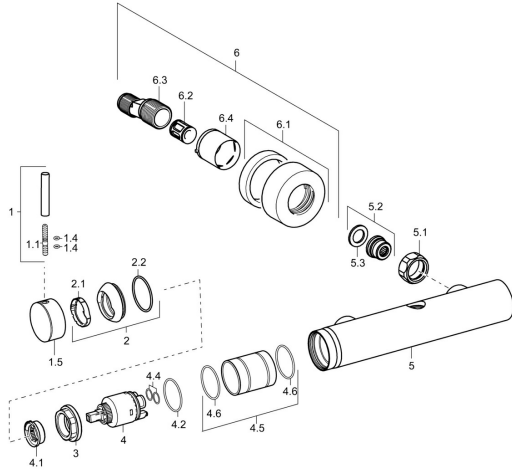

## Spare parts

### SP51869173

	Name	Code
1	Lever, L=50, M5 IG	59913335
1.1	Screw, M5x35	59913299
1.4	O-ring, d 3x1.5	59913100
1.5	Covering cap Chrome <b>Discontinued</b>	59913490
2	Covering cap Chrome	59913364
2.1	Bearing ring	59913363
2.2	O-ring, d 38x2	59913212
3	Screw, M42x1, SW34	59913365
4	Cartridge, 3.5 Eco	59912324
4	Cartridge, 3.5 Classic	59913075
4.1	Temperature adjustment limiter	59912325
4.2	O-ring, d 28.24x2.62 <b>Discontinued</b>	59912590
4.4	O-ring, d 10.10x1.60 <b>Discontinued</b>	59905072
4.5	Collar <b>Discontinued</b>	59913433
5.1	Connection nut, G3/4, AF30	59902230
5.2	Seat, G1/2, L, WAF10	59904618
5.3	Retaining ring, 23.9x15.2x2	59902689
6.1	Cover flange Chrome	59913432
6.2	Silencer	59904792
6.3	Eccentric connector, G3/4xG1/2, DN15	59910254
6.4	Cover sleeve Chrome	59912651
N.I.	Key, SW30/34	59912108