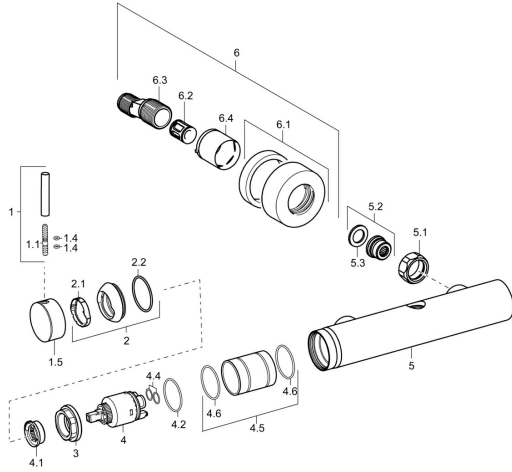

EAN: 4015474188495
static.hansa.com/51869173

Reserveonderdelen

SP51869173

| | Naam | Code |
|------|--|----------|
| 1 | Hendel, L=50, M5 IG | 59913335 |
| 1.1 | Schroef, M5x35 | 59913299 |
| 1.4 | O-ring, d 3x1.5 | 59913100 |
| 1.5 | Kap Chroom Stopgezet | 59913490 |
| 2 | Kap Chroom | 59913364 |
| 2.1 | Glijring wit | 59913363 |
| 2.2 | O-ring, d 38x2 | 59913212 |
| 3 | Schroef, M42x1, SW34 | 59913365 |
| 4 | Binnenwerk, 3.5 Eco | 59912324 |
| 4 | Binnenwerk, 3.5 Classic | 59913075 |
| 4.1 | Temperature adjustment limiter | 59912325 |
| 4.2 | O-ring, d 28.24x2.62 Stopgezet | 59912590 |
| 4.4 | O-ring, d 10.10x1.60 Stopgezet | 59905072 |
| 4.5 | Collar Stopgezet | 59913433 |
| 5.1 | Aansluiting moer, G3/4, AF30 | 59902230 |
| 5.2 | Zetel, G1/2, L, WAF10 | 59904618 |
| 5.3 | Borgring, 23.9x15.2x2 | 59902689 |
| 6.1 | Afdekplaat Chroom | 59913432 |
| 6.2 | Geluiddemper | 59904792 |
| 6.3 | Excentrieke aansluiting, G3/4xG1/2, DN15 | 59910254 |
| 6.4 | Rosassen Chroom | 59912651 |
| N.I. | Sleutel, SW30/34 | 59912108 |