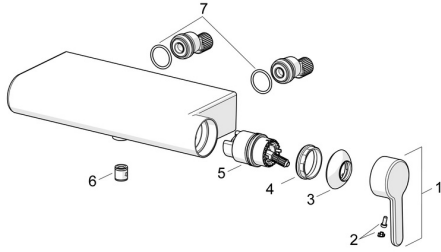

EAN: 4057304006739
static.hansa.com/51860183

Spare parts

SP51860183

	Name	Code
01	Lever Chrome	59914574
02	Symbol plug	59914573
03	Covering cap Chrome	59914649
04	Tightening nut, M42x1.5, SW 38	59914128
05	Cartridge, 4.0 Classic	59914129
06	Non-return valve	59905714
07	O-ring, 25.07x2.62	59911479
N.I.	Screw, M8x8	59906104
N.I.	Adapter	03990100
N.I.	Connector, G1/2	59911491