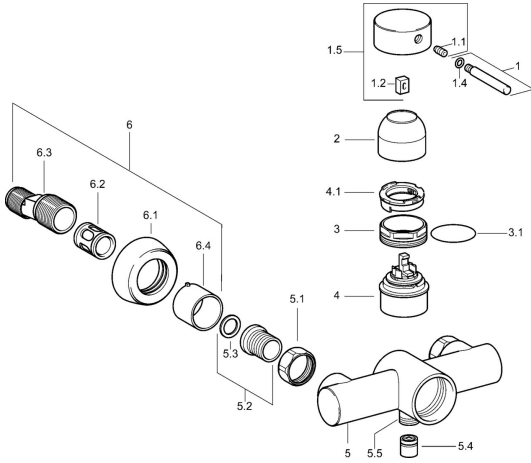

EAN: 4015474083356
static.hansa.com/51860101

Spare parts

SP51860101

	Name	Code
1	Lever, 60 mm Chrome Discontinued	59911882
1.1	Screw, M5x8, SW2.5	59904755
1.2	Bushing	59904778
1.4	O-ring, d 6x1	59912136
1.5	Covering cap Chrome Discontinued	59912143
2	Cover Chrome Discontinued	59912753
3	Eye screw, M50x1, SW45	59904775
3.1	O-ring, d 43x2.5	59911166
4	Cartridge, 4.8 eco	59904601
4.1	Hot water limiter	59904759
5.1	Connection nut, G3/4, AF30	59902230
5.2	Seat, G1/2, L, WAF10	59904618
5.3	Retaining ring, 23.9x15.2x2	59902689
5.4	Non-return valve	59905714
5.5	Thread nipple, G1/2xM18x1	59911384
6.1	Cover flange Chrome	59912652
6.2	Silencer	59904792
6.3	Eccentric connector, G3/4xG1/2, DN15	59910254
6.4	Cover sleeve Chrome	59912651