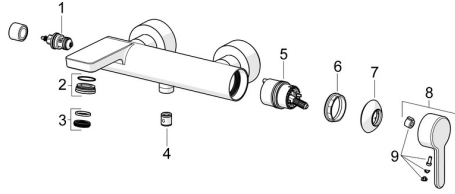

## Spare parts

### SP51852193

	Name	Code
01	Diverter	59912870
02	Fitting ring for aerator, M24x1, SW17, (2019-)	59914744
03	Aerator, M24x1	59913132
04	Non-return valve	59905714
05	Cartridge	59914665
06	Tightening nut, M42x1.5, SW 38	59914128
07	Covering cap Chrome	59914649
08	Lever Chrome	59914574
09	Symbol plug	59914573