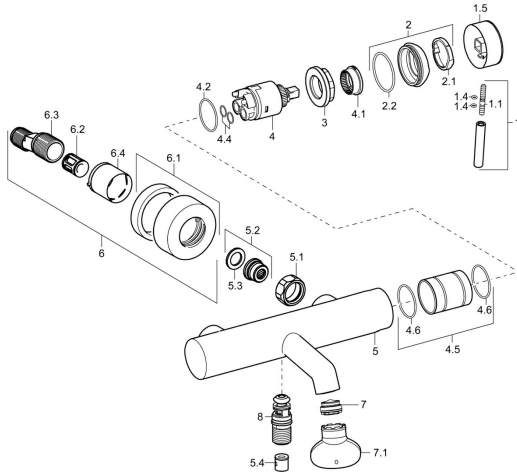

EAN: 4015474180536
static.hansa.com/51852177

Spare parts

SP51852173

	Name	Code
1	Lever, L=50, M5 IG	59913335
1.1	Screw, M5x35	59913299
1.4	O-ring, d 3x1.5	59913100
1.5	Cap Chrome	59913332
1.5	Cap White Discontinued	59913334
1.5	Cap Black Discontinued	59913333
2	Covering cap Chrome	59913364
2.1	Bearing ring	59913363
2.2	O-ring, d 38x2	59913212
3	Screw, M42x1, SW34	59913365
4	Cartridge, 3.5 Eco	59912324
4	Cartridge, 3.5 Classic	59913075
4.1	Temperature adjustment limiter	59912325
4.2	O-ring, d 28.24x2.62 Discontinued	59912590
4.4	O-ring, d 10.10x1.60 Discontinued	59905072
4.5	Collar Discontinued	59913433
5.1	Connection nut, G3/4, AF30	59902230
5.2	Seat, G1/2, L, WAF10	59904618
5.3	Retaining ring, 23.9x15.2x2	59902689
5.4	Non-return valve	59905714
6.1	Cover flange Chrome	59913432
6.2	Silencer	59904792
6.3	Eccentric connector, G3/4xG1/2, DN15	59910254
6.4	Cover sleeve Chrome	59912651
7	Aerator, M24x1 C	59913131
7.1	Key for aerator, M24x1	59913134
8	Diverter Chrome	59913101
N.I.	Key, SW30/34	59912108