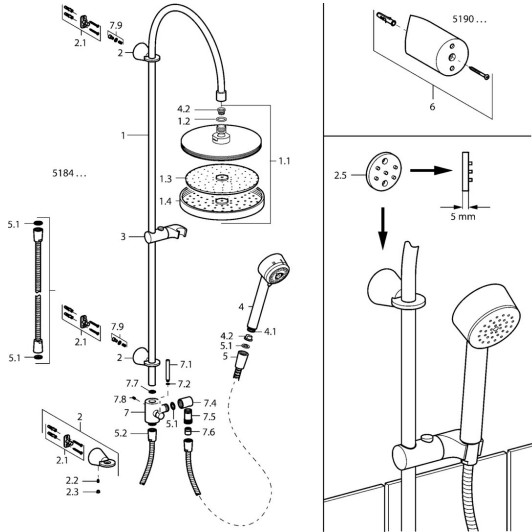

EAN: 4015474075009
static.hansa.com/51840100

Spare parts

SP51840100

	Name	Code
1	Shower rail Chrome Discontinued	59912633
1.1	Headshower, d 220 mm Chrome	59912432
1.2	O-ring, 20x2	59912435
1.3	Nozzle plate, (-2013)	59912908
2	Wall hanger Discontinued	59912637
2.1	Fixing set Discontinued	59912081
2.2	Pin, M5x8 Discontinued	59912082
2.3	Cover plug Chrome Discontinued	59912083
2.5	Supply, L=5 Chrome Discontinued	59912462
3	Hand shower holder Chrome Discontinued	59912085
4	Hand shower Chrome Discontinued	51170200
4.1	Hose coupling, G1/2 Discontinued	59912237
4.2	Strainer	59906859
5	Shower hose, L=1250 Chrome	04120400
5.1	Gasket ring, d 21x12x2	59912304
5.2	Shower hose, L=1000	59912631
6	Fixing set Discontinued	51900900
7	Diverter Discontinued	59912634
7.1	Lever, 60 mm Chrome Discontinued	59911882
7.2	O-ring, d 6x1	59912136
7.3	O-ring, d 16x2	59906703
7.5	Thread nipple, G1/2xM18x1	59911384
7.6	Non-return valve	59905714
7.7	O-ring, 17x4 Discontinued	59912636
7.8	Screw, M5x8, SW2.5	59904755
7.9	Screw Discontinued	59912635
N.I.	Connection nipple, G1/2, M24x1 Chrome	59913137