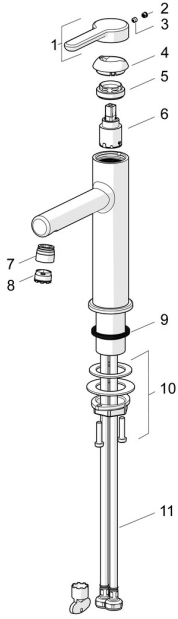

EAN: 4057304015106
static.hansa.com/51832293

Spare parts

SP51882293

	Name	Code
01	Lever Chrome Discontinued	59914637
02	Cover plug Chrome	59913762
03	Screw, M5x8, SW2.5	59904755
04	Covering cap Chrome Discontinued	59914638
05	Tightening nut, M32x1, SW24	59913958
06	Cartridge, 2.5	59913914
07	Fitting ring for aerator Chrome	59914645
08	Aerator, M18.5x1, TJ	59913366
09	Bottom seal	59914650
10	Fixing set	59913371
11	Flexible pipe, L=475, G3/8-M10x1 LH Discontinued	59914468