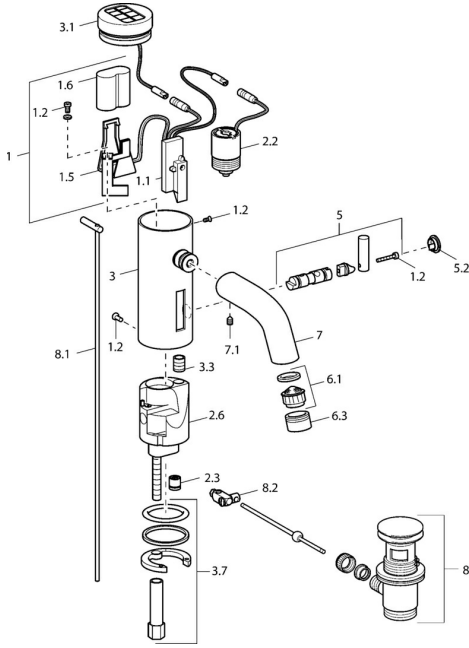

EAN: 4015474057449
static.hansa.com/51792220

Spare parts

SP51792220

	Name	Code
1	Electronics	59912439
1.2	Screw	59912450
1.5	Holder	59912442
1.6	Lithium battery, DL223A /CR-P2	59912443
2.2	Solenoid valve	59912240
2.3	Non-return valve	59911674
3.1	Cover Chrome Discontinued	59912445
3.3	Sleeving	59911678
3.7	Fixing set	59911680
4	Flexible pipe, G3/8x10 (2008-)	59912447
4.1	Litter filter	59911684
4.3	Hose, M12x1, G3/8, L=400	59911682
5	Lever Discontinued	59912446
5.2	Covering cap Chrome Discontinued	59912448
6.1	Aerator, M22/24, Z	59906830
6.3	Aerator and key, M24x1, (2002-) Chrome	59912225
7	Spout Chrome Discontinued	59912441
7.1	Screw, M5x8, SW2.5	59904755
8	Pop-up waste Chrome	59911441
8.1	Pop-up operating rod Chrome	59912449
8.2	Swivel joint	59904624
N.I.	Diverter and cartridge	59912788