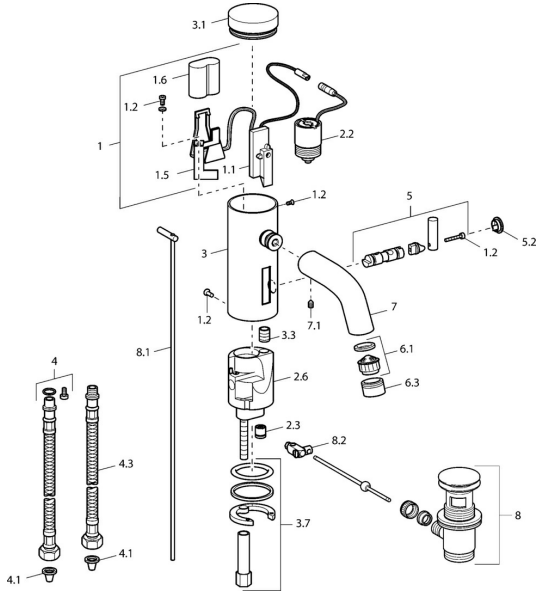

EAN: 4015474057401
static.hansa.com/51792210

Spare parts

SP51792210

	Name	Code
1	Electronics package	59912437
1.2	Screw	59912450
1.5	Holder	59912442
1.6	Lithium battery, DL223A /CR-P2	59912443
2.2	Solenoid valve	59912240
2.3	Non-return valve	59911674
3.1	Cover Chrome Discontinued	59912444
3.3	Sleeving	59911678
3.7	Fixing set	59911680
4	Flexible pipe, G3/8x10 (2008-)	59912447
4.1	Litter filter	59911684
4.3	Hose, M12x1, G3/8, L=400	59911682
5	Lever Discontinued	59912446
5.2	Covering cap Chrome Discontinued	59912448
6.1	Aerator, M22/24, Z	59906830
6.3	Aerator and key, M24x1, (2002-) Chrome	59912225
7	Spout Chrome Discontinued	59912441
7.1	Screw, M5x8, SW2.5	59904755
8	Pop-up waste Chrome	59911441
8.1	Pop-up operating rod Chrome	59912449
8.2	Swivel joint	59904624
N.I.	Diverter and cartridge	59912788