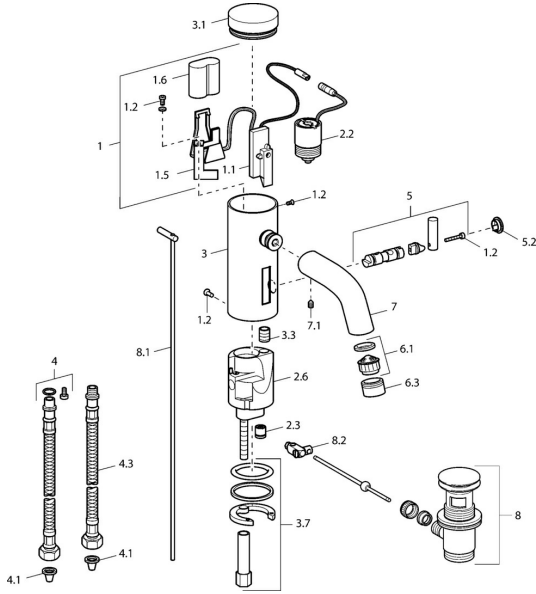

EAN: 4015474057418
static.hansa.com/51772210

Spare parts

SP51792210

	Name	Code
1	Electronics package	59912437
1.2	Screw	59912450
1.5	Holder	59912442
1.6	Lithium battery, DL223A /CR-P2	59912443
2.2	Solenoid valve	59912240
2.3	Non-return valve	59911674
3.1	Cover Chrome Discontinued	59912444
3.3	Sleeving	59911678
3.7	Fixing set	59911680
4	Flexible pipe, G3/8x10 (2008-)	59912447
4.1	Litter filter	59911684
4.3	Hose, M12x1, G3/8, L=400	59911682
5	Lever Discontinued	59912446
5.2	Covering cap Chrome Discontinued	59912448
6.1	Aerator, M22/24, Z	59906830
6.3	Aerator and key, M24x1, (2002-) Chrome	59912225
7	Spout Chrome Discontinued	59912441
7.1	Screw, M5x8, SW2.5	59904755
8	Pop-up waste Chrome	59911441
8.1	Pop-up operating rod Chrome	59912449
8.2	Swivel joint	59904624
N.I.	Diverter and cartridge	59912788